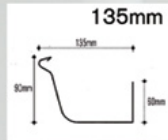

## CONTINUOUS SPOUTING PROFILES

The "Old gothic" profile has stood the test of time and is suitable on older and modern style homes.

The quarter round profile continues to grace the exterior of many traditional New Zealand homes.