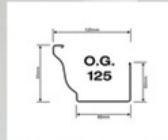

## CONTINUOUS SPOUTING PROFILES

The "Old gothic" profile has stood the test of time and is suitable on older and modern style homes.

The quarter round profile continues to grace the exterior of many traditional New Zealand homes.